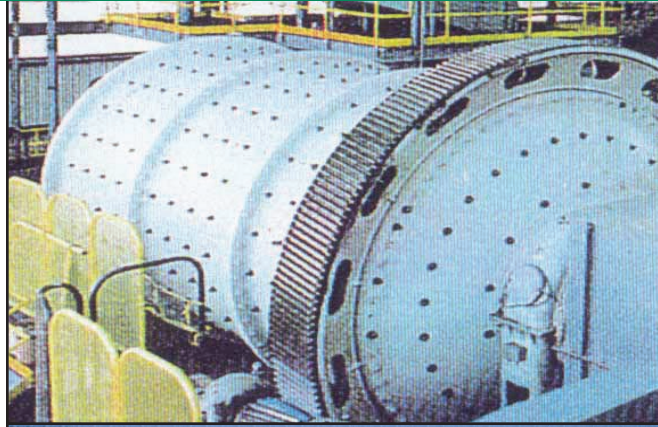

Available for Immediate Sale

Allis-Chalmers 48" x 60" Jaw Crusher
 Symons 7' S. H. Cone Crusher
 Telsmith 84" Gyrasphere Cone Crusher
 Traylor 48" x 80" Gyratory Crusher
 Allied Pedestal Mount Rock Breaker
 Teledyne Pedestal Mount Rock Breaker
 Symons 7' Cone Crusher Parts
 Eriez 54" x 54" Electro Magnet
 48" and 60" Wide Conveyor
 72" x 27' Belt Feeders
 48" x 32.5' Belt Feeders (4 ea)
 3" - 14" Ash/Denver/GIW Horiz. Pumps (16 ea)
 1.5" to 8" Galigher Vert. Sump Pumps (15 ea)
 10", 15" & 20" Krebs Cyclones (12 ea)
 Dorr-Oliver 1350 Cu./Ft Flt. Cell Mechs (2 ea)
 Deister 48" x 41' Column Flotation Cell
 Wemco 28 Flotation Cells (8 ea)
 Dorr-Oliver 75' Diameter Thickener

Denver 90' Diameter Thickener Mech. (3 ea)
 Eimco 12' x 16' Drum filter
 Nash CL 3003 Vacuum Pump
 Philadelphia 125 HP Agitators (6 ea)
 Ekato (Falk) 125 HP Agitators (4 ea)
 Lightnin 60 HP Agitators (4 ea)
 Pro-chem 25 HP Agitators (4 ea)
 Lightnin 5 HP Agitators (4 ea)
 Sweco 18" and 24" Screens
 Kaeser 1500 CFM Electric Compressor
 Joy 925 CFM Electric Compressor
 Lab Equipment
 2 Ton to 20 Ton Overhead Cranes (6 ea)
Hardinge 14' x 24', 2500 HP Ball Mill
 Allis-Chalmers 8' x 6', 200 HP Ball Mill
 Hardinge 6' x 12' W/O Motor, Rod Mill
 Union 5' x 5' W/O Motor, Ball Mill
 Marcy 9' x 8' / 9' x 9' Ball Mill Parts
 Ball Mill Motors

Underground Equipment

Toro 301, 3.5 -Yard LHD
 EJC 120, 3.5 - Yard LHD
 Wagner ST 5B, 5-yard-Yard LHD
 Wagner ST-6C, 6-Yard LHD
 Wagner ST-31/2, STD. Bucket
 Wagner ST-5H, E.O.D. Bucket
 Backfill Rammers (2 ea)